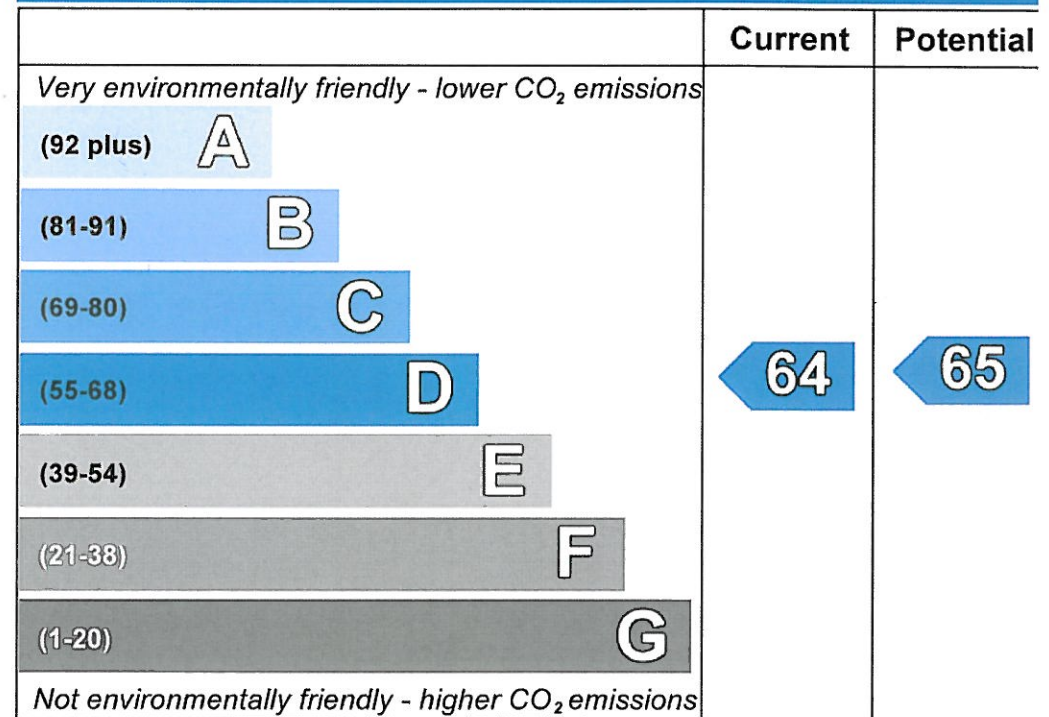

Energy Efficiency Rating

England & Wales

EU Directive
2002/91/EC

Environmental Impact (CO₂) Rating

England & Wales

EU Directive
2002/91/EC