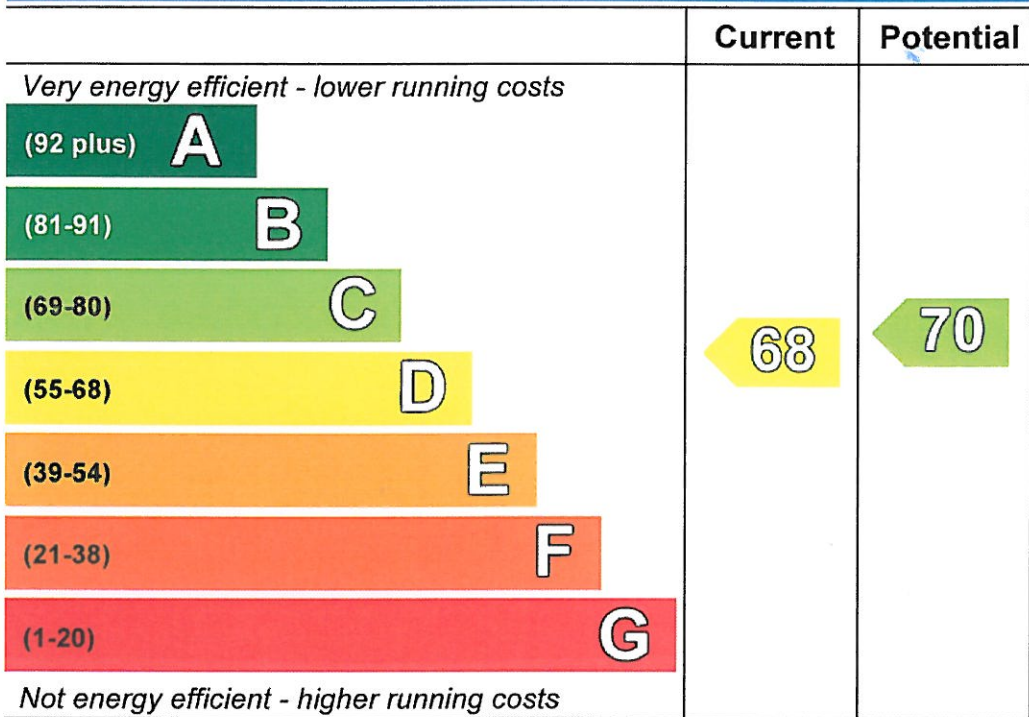

Energy Efficiency Rating

England & Wales

EU Directive
2002/91/EC

Environmental Impact (CO₂) Rating

England & Wales

EU Directive
2002/91/EC